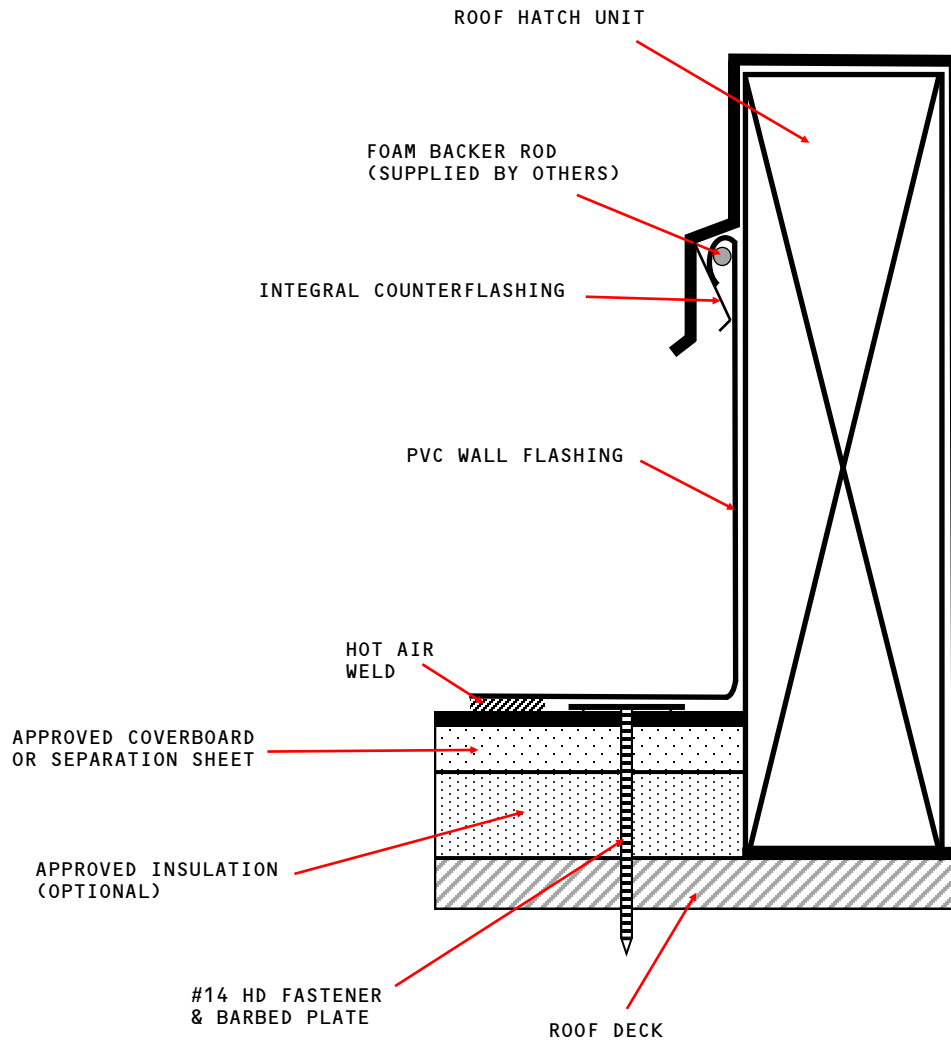

PHOENIX
PRODUCTS™

Roof Hatch (MF) Detail BF-GC 7

NOTES: REFER TO MECHANICALLY FASTENED OR GLUE DOWN TALL WALL DETAILS FOR ELEVATIONS OVER 18"