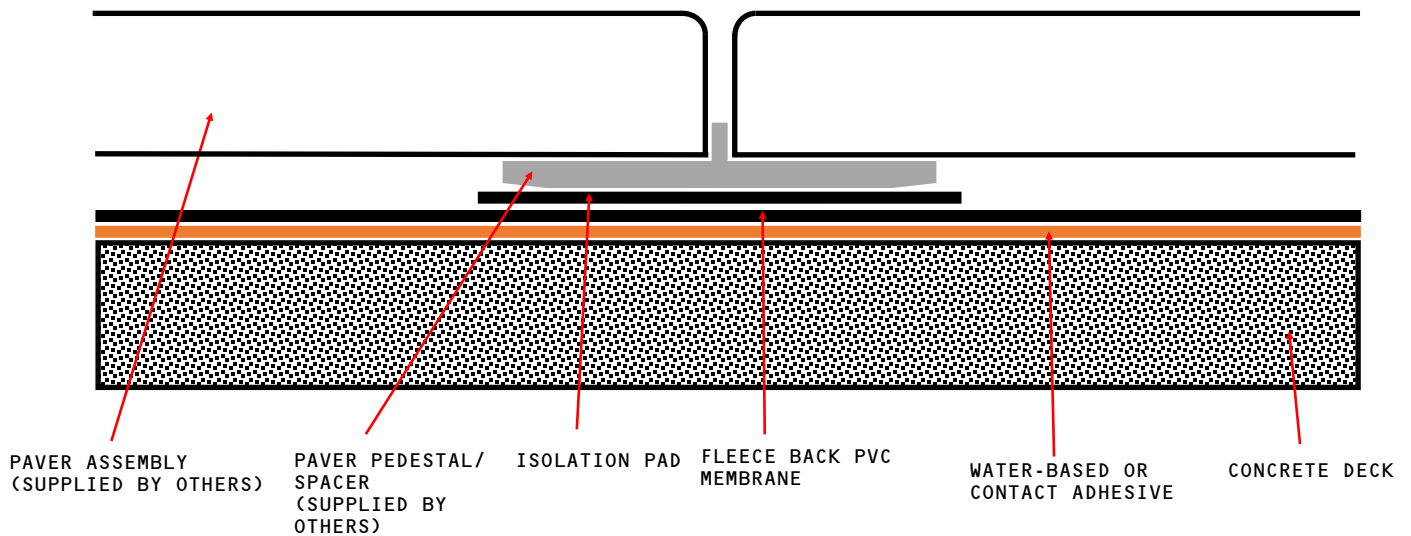

PHOENIX
PRODUCTS™

PBS-GD-C (Fleece Back) **Quick Spec**

PAVERS BALLASTED AND GLUE DOWN FLEECE BACK MEMBRANE - CONCRETE DECK (NEW OR TEAR OFF)

NOTES:

1. Only install 60 or 80 mil with approved Paver Assembly.