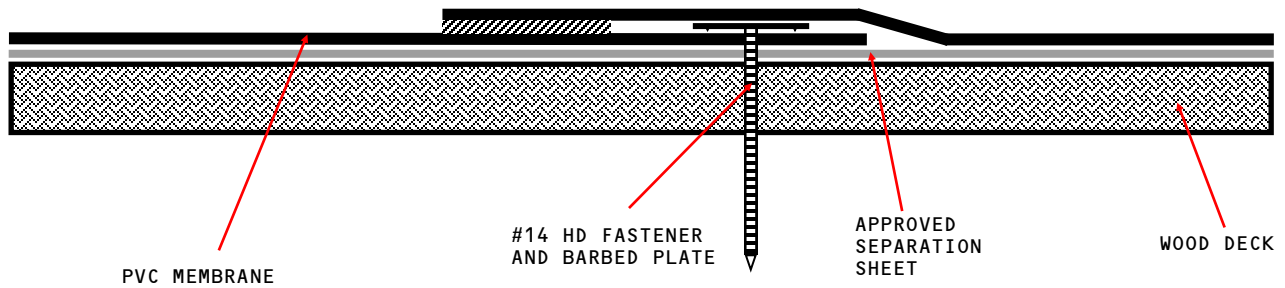

PHOENIX
PRODUCTS™

MF-SS-W
Quick Spec

MECHANICALLY FASTENED MEMBRANE - SEPARATION SHEET - WOOD DECK (NEW OR TEAR OFF)

APPROVED SEPARATION SHEET: 4 oz or 6 oz Geotextile Separation sheet.

NOTES:

1. Spot attach Separation Sheet with #14 Fastener and Plate to hold in place.
2. Plastic simplex nails are not allowed to fasten Separation Sheet.