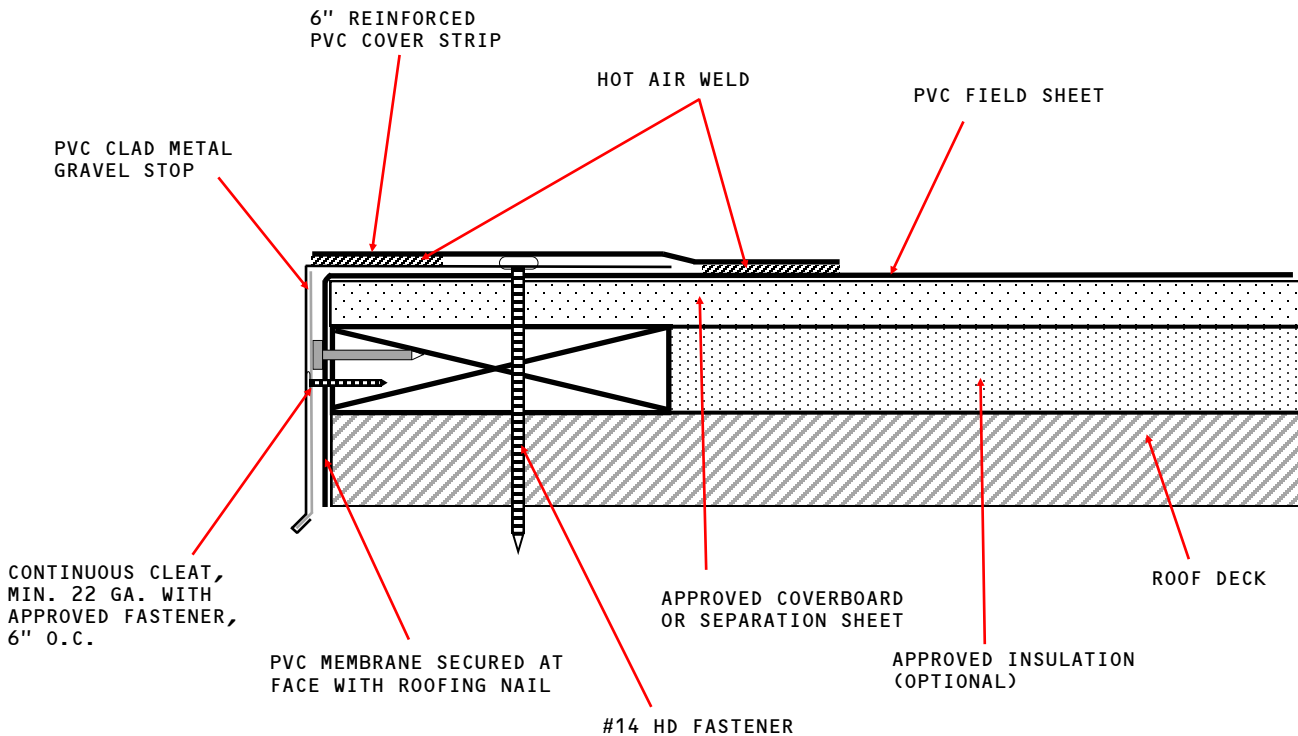

## Gutter Drip Edge – Cleated Detail PE-GC 7

**NOTES:**

1. WOOD NAILER ATTACHED ACCORDING TO LOCAL BUILDING CODE
2. CLEAT REQUIRED ON EDGE METAL WITH FACE GREATER THAN 5"