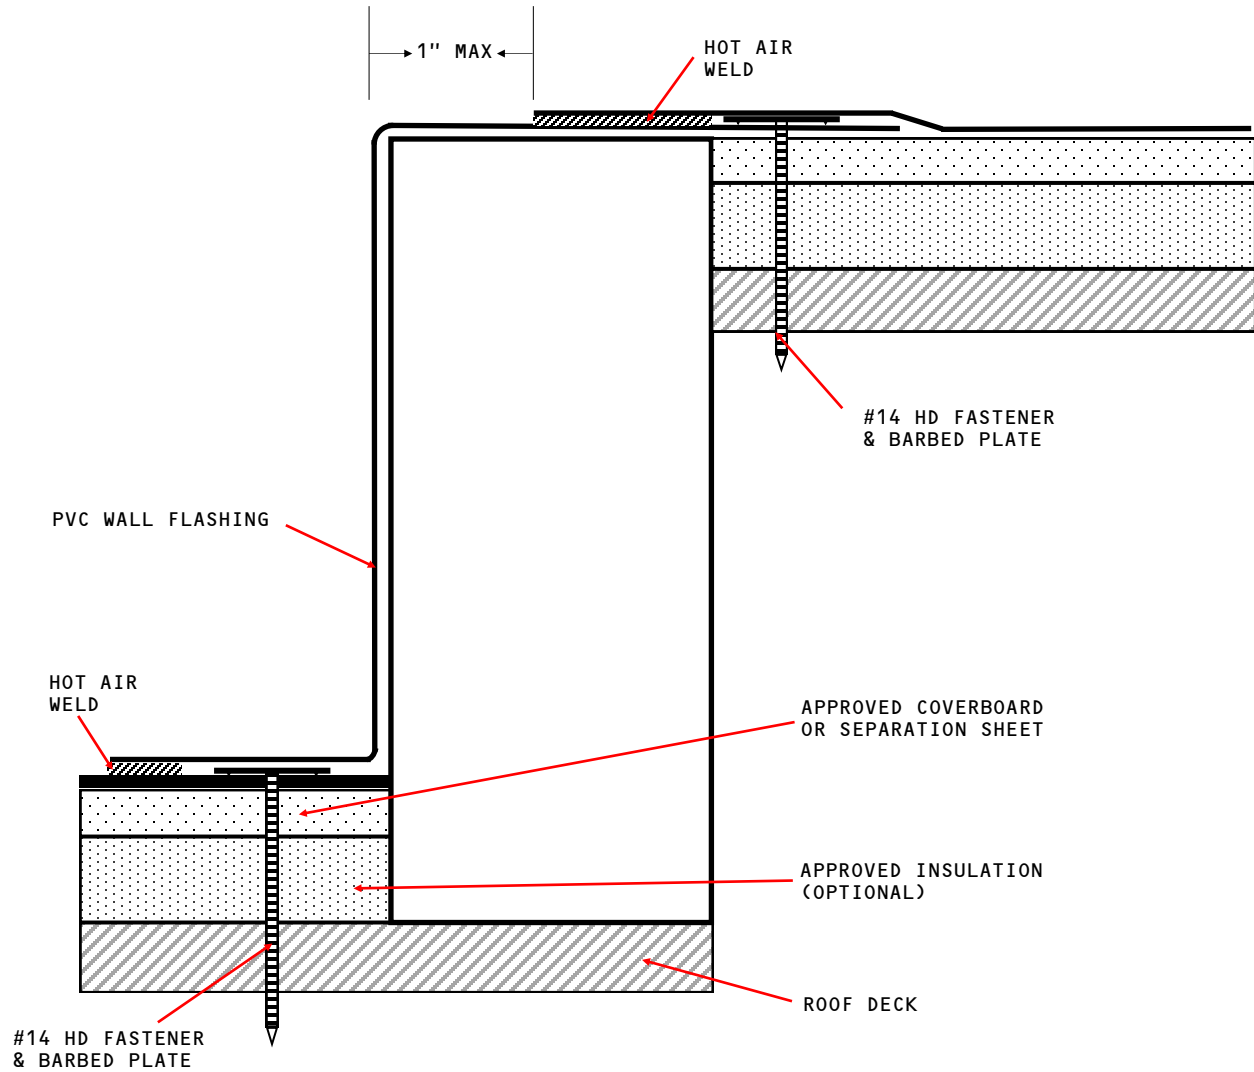

PHOENIX
PRODUCTS™

Terminated Wall (MF) Detail FD-GC 1

NOTES: REFER TO MECHANICALLY FASTENED OR GLUE DOWN TALL WALL DETAILS FOR ELEVATIONS OVER 18"