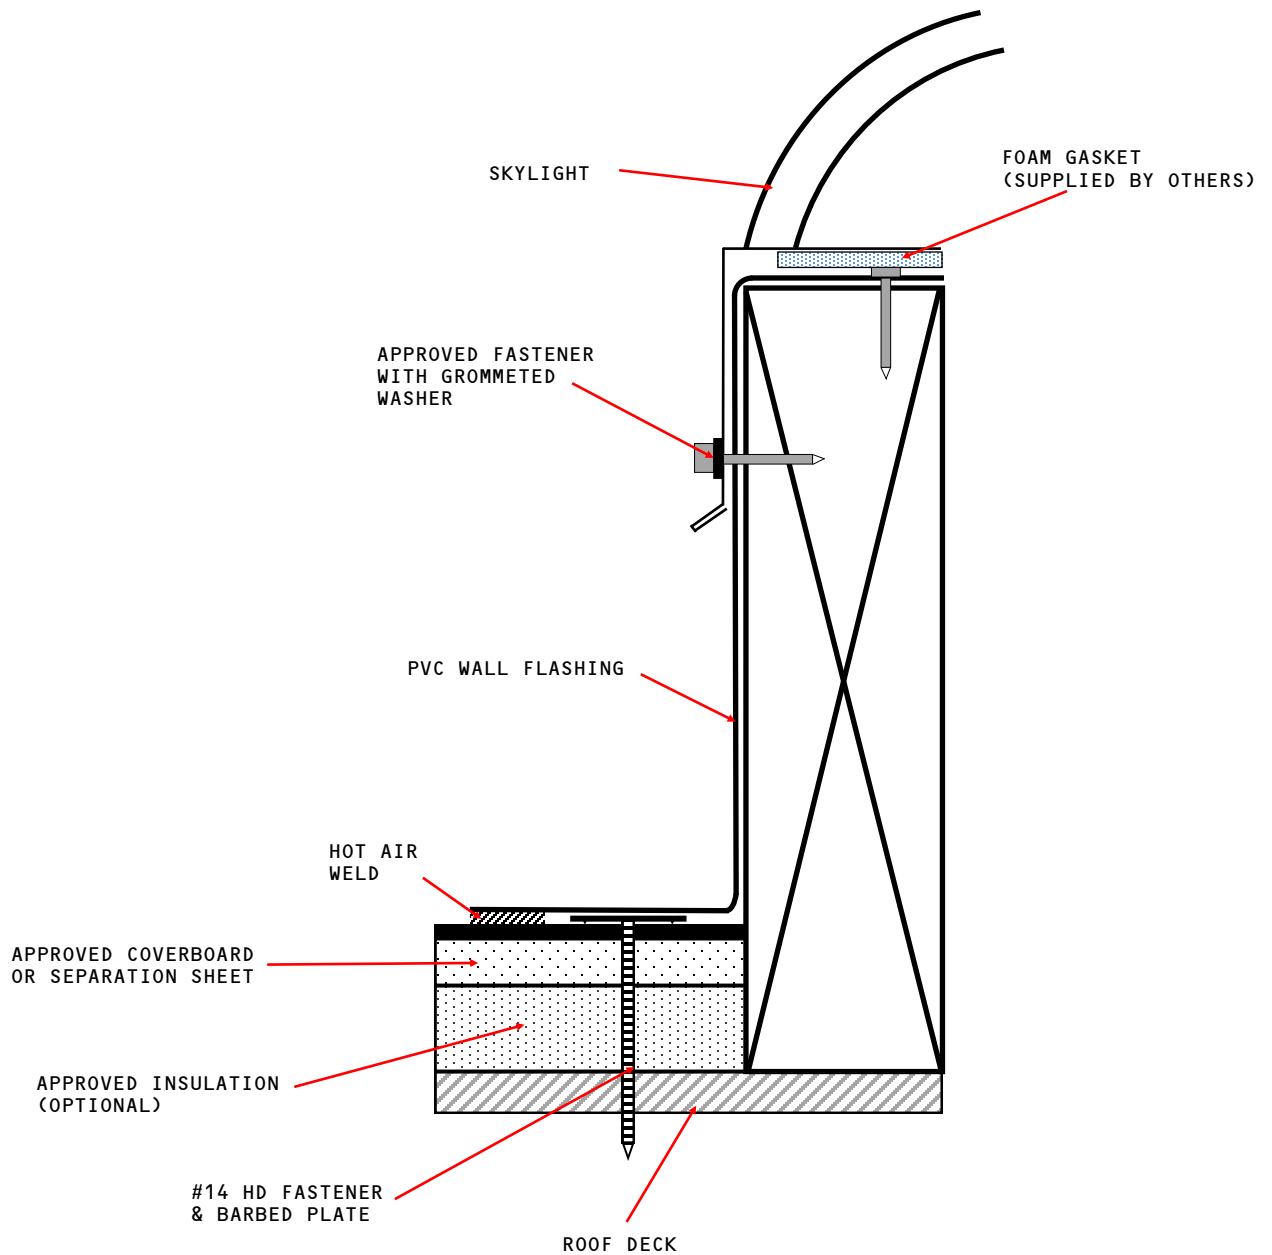

PHOENIX
PRODUCTS™

Curb Mounted Skylight Detail BF-GC 4

NOTES: REFER TO MECHANICALLY FASTENED OR GLUE DOWN TALL WALL DETAILS FOR ELEVATIONS OVER 18"