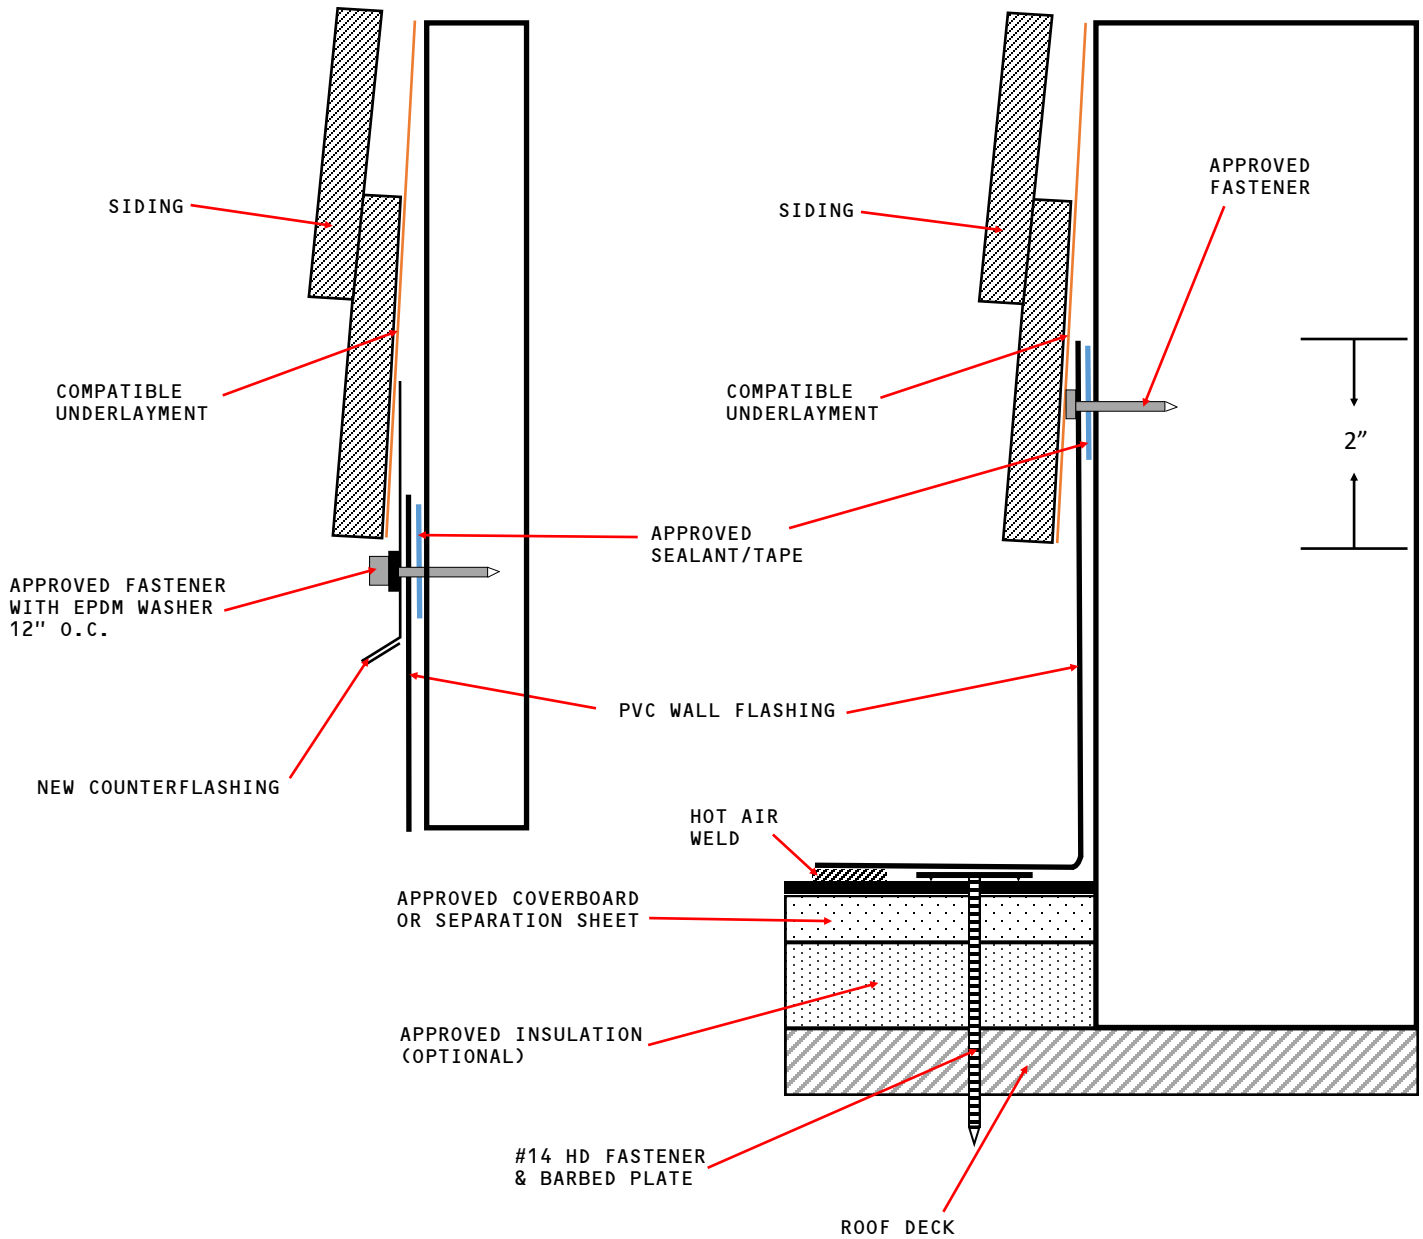

Retro-Fit Option

NOTES: REFER TO MECHANICALLY FASTENED OR GLUE DOWN TALL WALL DETAILS FOR ELEVATIONS OVER 18"