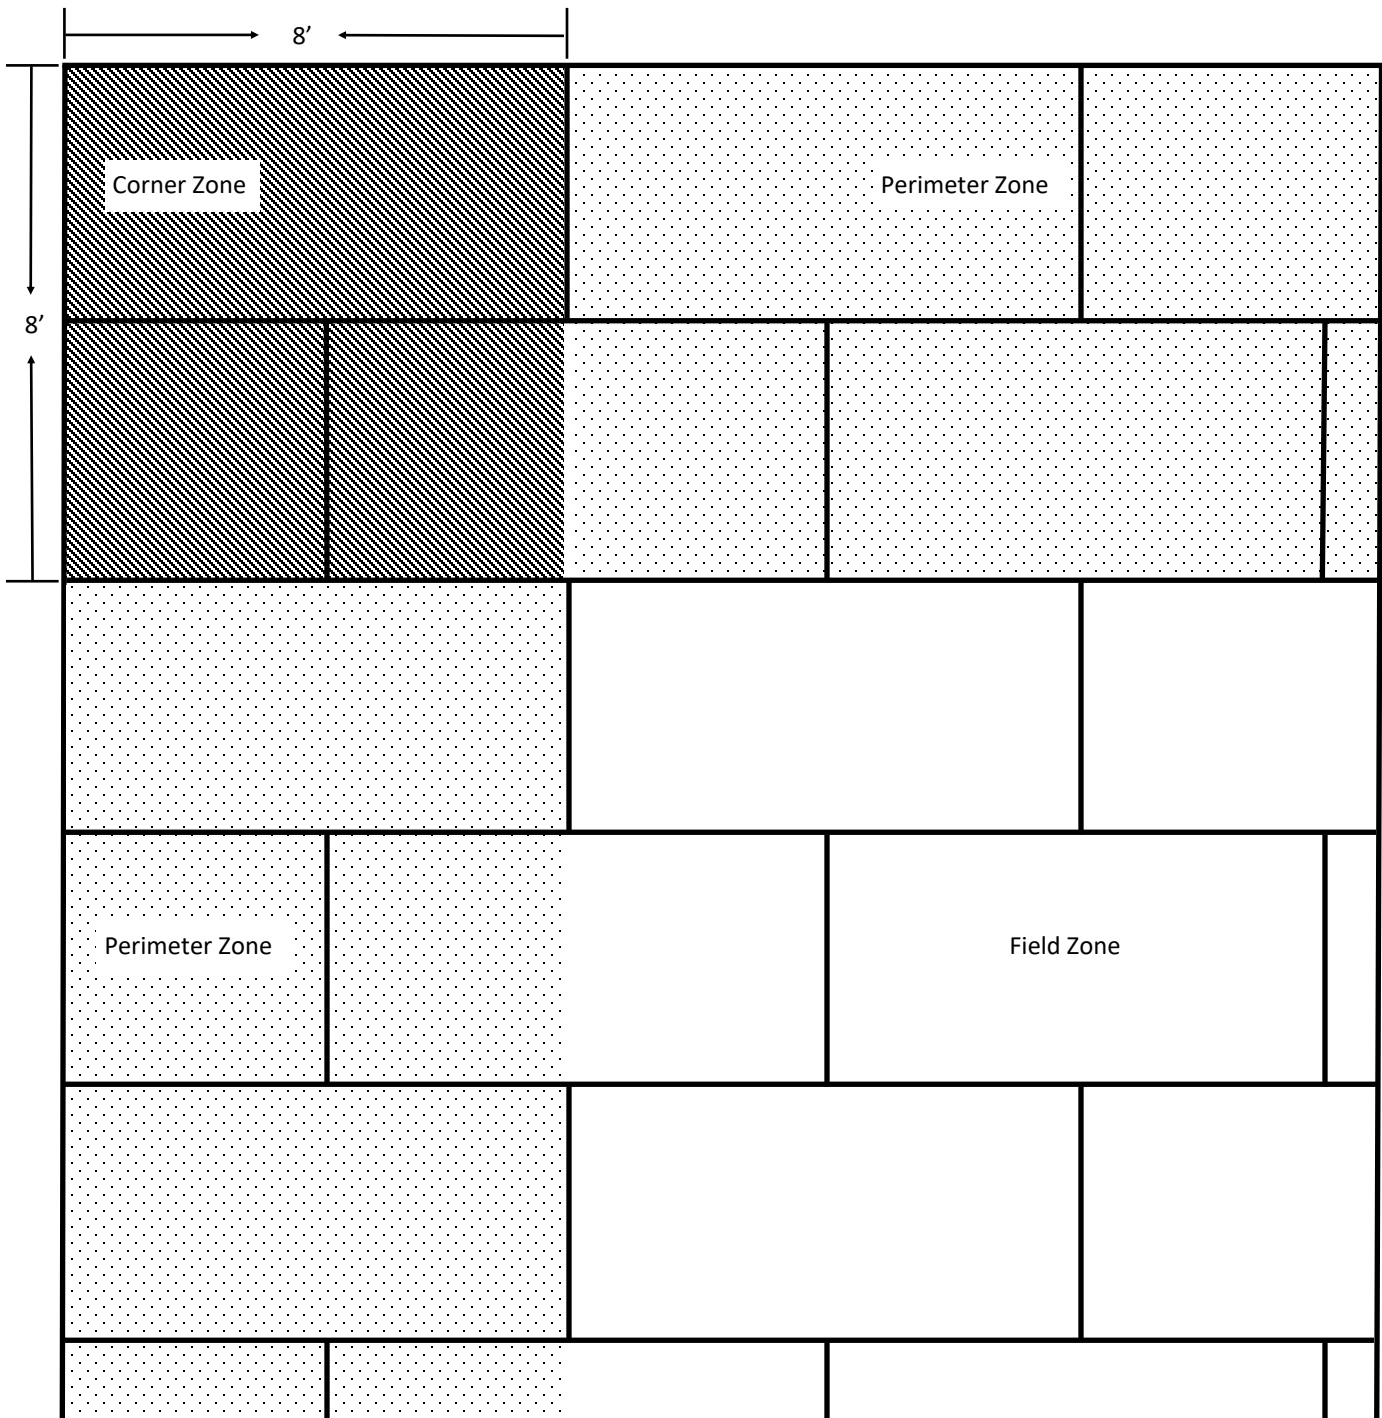

8 Foot Zone Layout Detail GD-13

NOTE:

1. STANDARD 4' X 8' BOARD SIZES